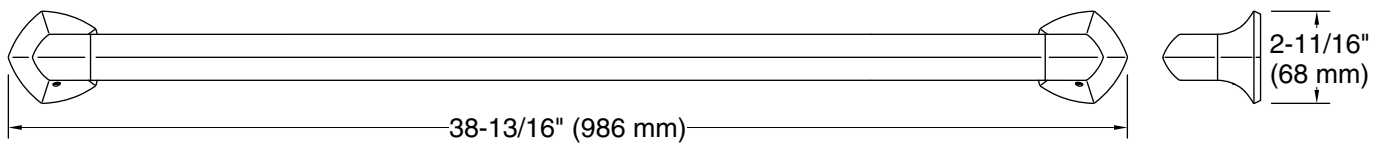

Technical Information

All product dimensions are nominal.

Material: Stainless Steel

Notes

ADA compliant when installed to the specific requirements of these regulations.