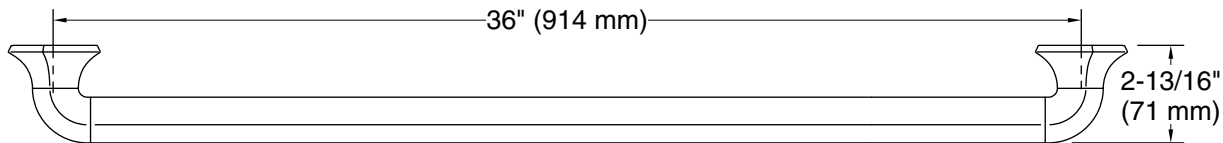

Technical Information

All product dimensions are nominal.

Material: Stainless Steel

Notes

ADA compliant when installed to the specific requirements of these regulations.